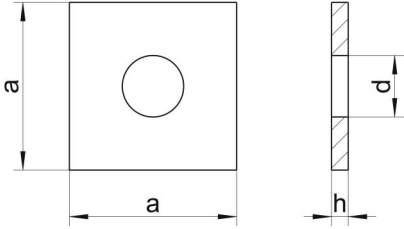

DIN 436 A4 26

Square washers for wood constructions

Teknik Veriler / Technical Data

Material	A4
Weight per 100 pcs.	27,50 kg
Packaging	50 pcs.
Width (b)	80 mm
Inner diameter (d1)	26 mm
Material thickness	6 mm
Measurement h (h)	6 mm