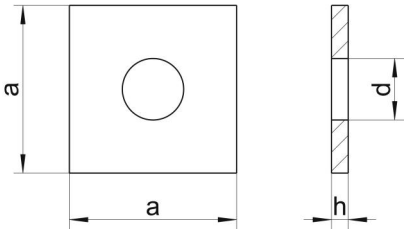

DIN 436 A4 22

Square washers for wood constructions

Teknik Veriler / Technical Data

Material	A4
Weight per 100 pcs.	12,60 kg
Packaging	50 pcs.
Width (b)	60 mm
Inner diameter (d1)	22 mm
Material thickness	5 mm
Measurement h (h)	5 mm