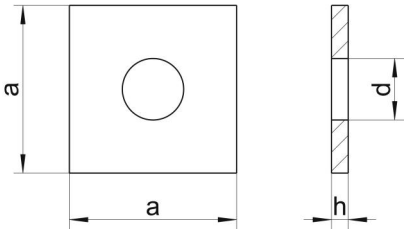

DIN 436 A4 13,5

Square washers for wood constructions

Teknik Veriler / Technical Data

Material	A4
Weight per 100 pcs.	4,54 kg
Packaging	100 pcs.
Width (b)	40 mm
Inner diameter (d1)	13.5 mm
Material thickness	4 mm
Measurement h (h)	4 mm