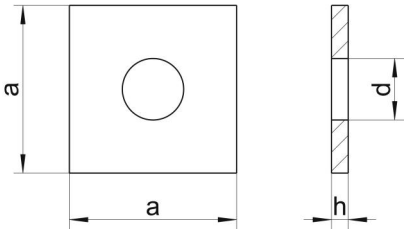

DIN 436 A2 26

Square washers for wood constructions

Teknik Veriler / Technical Data

Material	A2
Weight per 100 pcs.	27,50 kg
Packaging	50 pcs.
Alternative product	DIN 436 A4 26
Width (b)	80 mm
Inner diameter (d1)	26 mm
Material thickness	6 mm
Measurement h (h)	6 mm