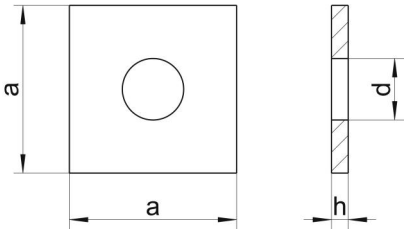

DIN 436 A2 22

Square washers for wood constructions

Teknik Veriler / Technical Data

Material	A2
Weight per 100 pcs.	12,60 kg
Packaging	50 pcs.
Alternative product	DIN 436 A4 22
Width (b)	60 mm
Inner diameter (d1)	22 mm
Material thickness	5 mm
Measurement h (h)	5 mm