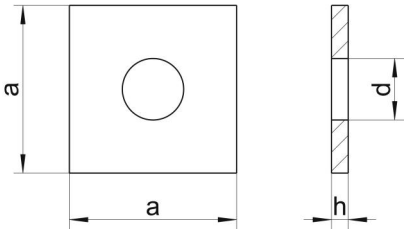

DIN 436 A2 17,5

Square washers for wood constructions

Teknik Veriler / Technical Data

Material	A2
Weight per 100 pcs.	7,00 kg
Packaging	100 pcs.
Alternative product	DIN 436 A4 17,5
Width (b)	50 mm
Inner diameter (d1)	17.5 mm
Material thickness	5 mm
Measurement h (h)	5 mm