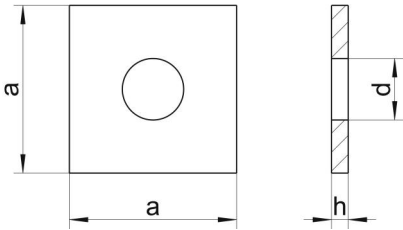

DIN 436 A2 13,5

Square washers for wood constructions

Teknik Veriler / Technical Data

| | |
|---------------------|------------------------|
| Material | A2 |
| Weight per 100 pcs. | 4,54 kg |
| Packaging | 100 pcs. |
| Alternative product | DIN 436 A4 13,5 |
| Width (b) | 40 mm |
| Inner diameter (d1) | 13.5 mm |
| Material thickness | 4 mm |
| Measurement h (h) | 4 mm |