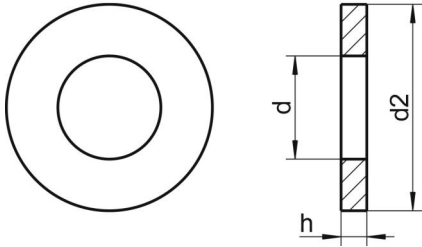

DIN 1440 A4 6

Washers for clevis pins, finish medium

Teknik Veriler / Technical Data

Material	A4
Weight per 100 pcs.	0,11 kg
Packaging	500 pcs.
Outer diameter (d2)	12 mm
Inner diameter (d1)	6 mm
Material thickness	1.6 mm