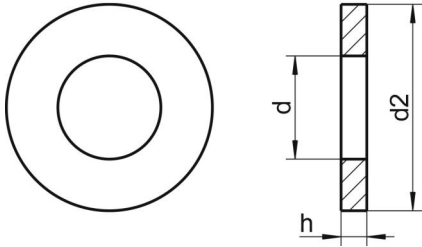

DIN 1440 A2 6

Washers for clevis pins, finish medium

Teknik Veriler / Technical Data

Material	A2
Weight per 100 pcs.	0,11 kg
Packaging	500 pcs.
Alternative product	DIN 1440 A4 6
Outer diameter (d2)	12 mm
Inner diameter (d1)	6 mm
Material thickness	1.6 mm